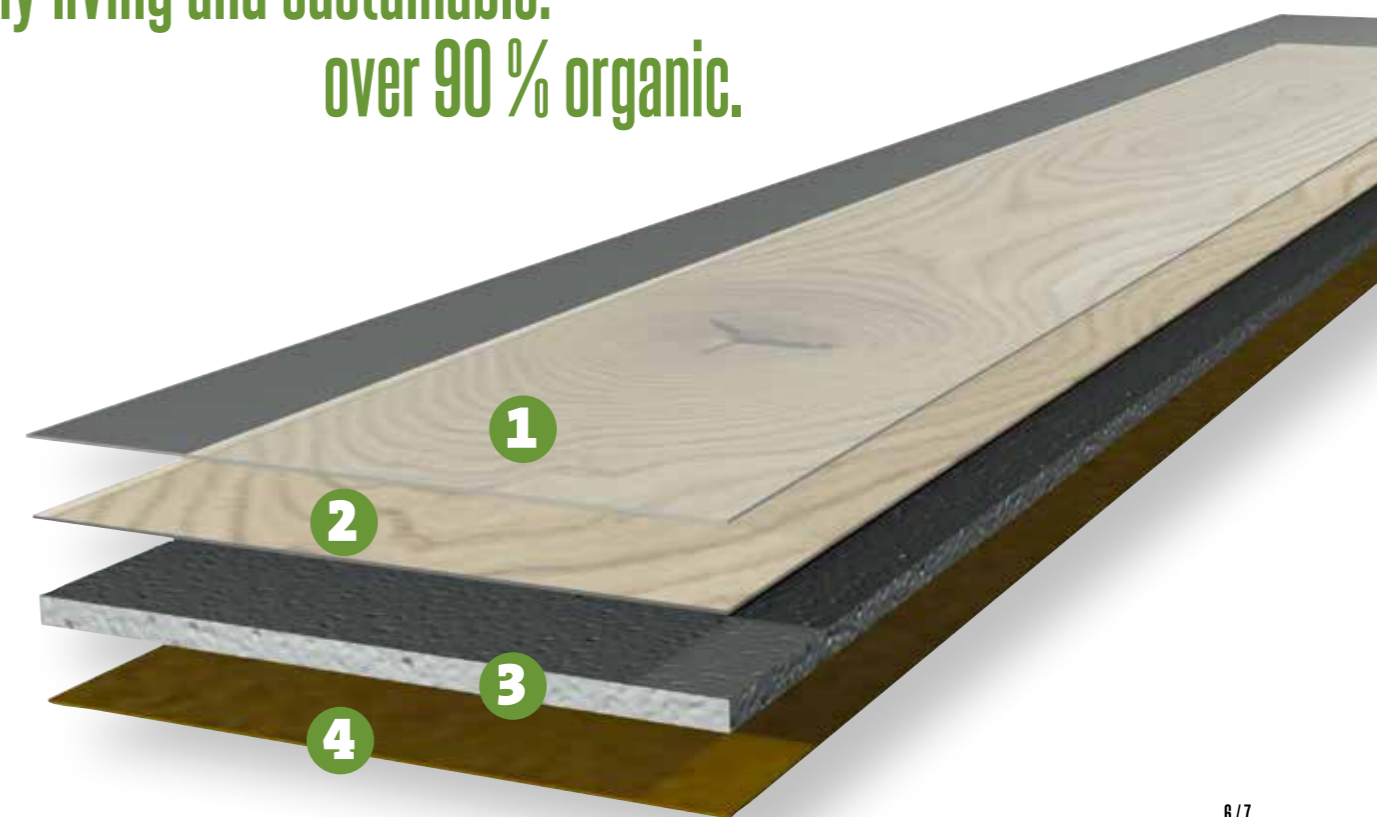

4 Backing layer

Stabilising layer made of wood pulp.

One **cubic metre of wood** stores one tonne of CO₂. By choosing a dureco floor, you are making an active contribution to climate protection, because our floor is mostly made of wood. The wood contained in the product stores the CO₂ absorbed by the tree right up until it is actually burned. Added to that, for every tree used for production, more trees will be planted, which in turn will store CO₂ during their lifetime. That is why we have given dureco the title of being a **climate-positive floor**.

**Healthy living and sustainable:
over 90 % organic.**